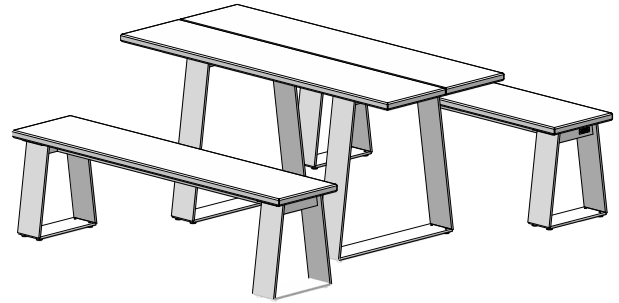

Jennifer Newman | Edge table and bench indoor/outdoor use

Simple, quick assembly

Table (seats 8)
2000w x 700d x 750h mm
Weight 50 kg

Bench
2000w x 350d x 450h mm
Weight 25 kg

Table (seats 6)
1600w x 700d x 750h mm
Weight 40 kg

Bench
1600w x 350d x 450h mm
Weight 20 kg

Fine texture powder-coat finish providing:

- High resistance to wear-and-tear
- Low-glare reflection
- Long life durability
- Ease of cleaning
- Low maintenance
- Anti-bacterial and Volatile-Organic-Compound free.