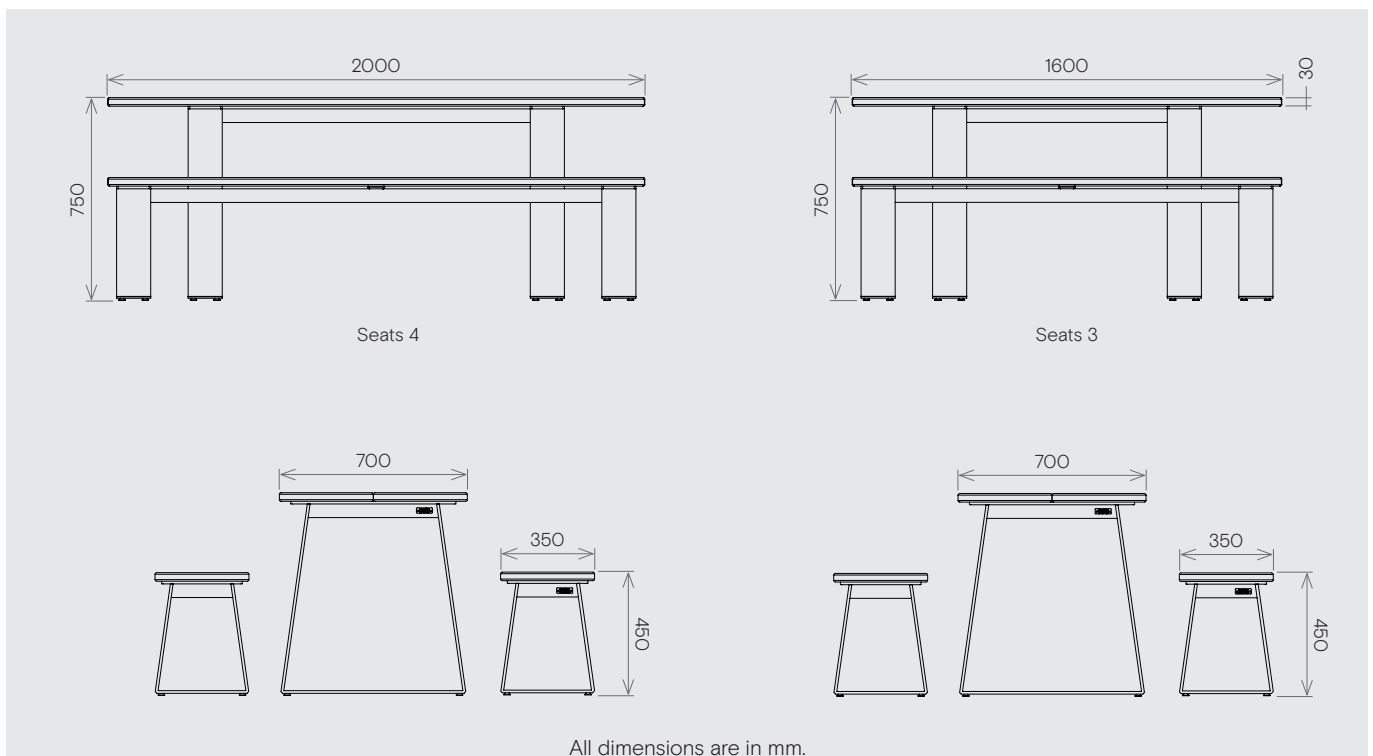

Jennifer Newman | Edge table and bench indoor/outdoor use

Simple, quick assembly

Table (seats 8)
2000w x 700d x 750h mm
Weight 50 kg

Bench
2000w x 350d x 450h mm
Weight 25 kg

Table (seats 6)
1600w x 700d x 750h mm
Weight 40 kg

Bench
1600w x 350d x 450h mm
Weight 20 kg

Fine texture powder-coat finish providing:

- High resistance to wear-and-tear
- Low-glare reflection
- Long life durability
- Ease of cleaning
- Low maintenance
- Anti-bacterial and Volatile-Organic-Compound free.