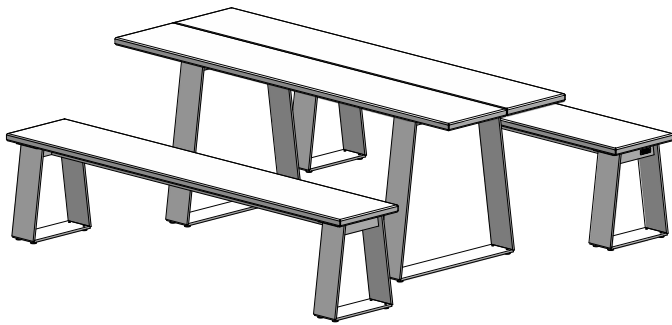

Jennifer Newman | Edge table and bench indoor/outdoor use

Simple, quick assembly

Table (seats 8)
2000w x 700d x 750h mm
Weight 50 kg

Bench
2000w x 350d x 450h mm
Weight 25 kg

Table (seats 6)
1600w x 700d x 750h mm
Weight 40 kg

Bench
1600w x 350d x 450h mm
Weight 20 kg

Fine texture powder-coat finish providing:

- High resistance to wear-and-tear
- Low-glare reflection
- Long life durability
- Ease of cleaning
- Low maintenance
- Anti-bacterial and Volatile-Organic-Compound free.